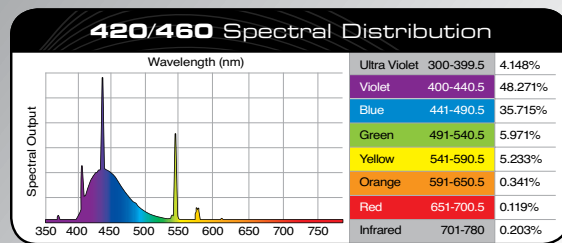

Customer Support
Call 1-888-548-3480
customersupport@aquaticlife.com

For more information on this product and for a complete list of other aquarium products that meet the demanding needs of serious aquarists visit www.AquaticLife.com

EXPANDABLE!
LINK UP TO THREE
FIXTURES TOGETHER
TO FORM A 4-LAMP
OR 6-LAMP FIXTURE

20"
50.8cm

24"
61cm

30"
76cm

36"
91.5cm

48"
122cm