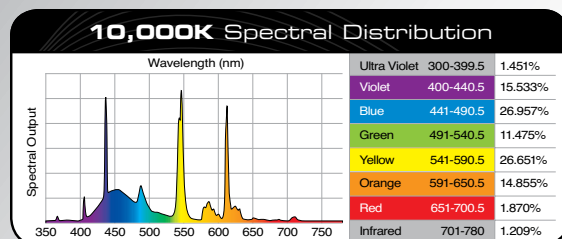

L A B T E S T E D

M A R I N E

MARINE LAMPS

Aquatic Life Marine Dual-Lamp Light Fixtures include energy efficient T5 High Output lamps specially designed for growing corals.

Each fixture includes one 10,000K lamp which produces a bright white light. Complimenting the white light is a hybrid actinic / blue lamp.

This blue-colored lamp produces light in the Actinic (420 nm) spectrum which benefits most corals and the blue (460 nm) spectrum which enhances fish colors.

Customer Support
Call 1-888-548-3480
customersupport@aquaticlife.com