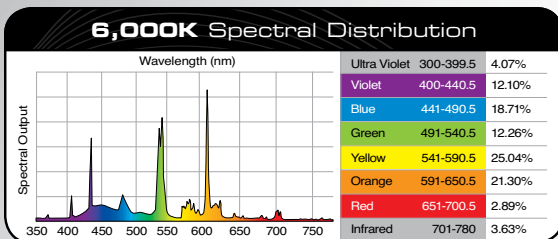

Complimenting the white light is a roseate lamp which produces light in the red (650 nm) spectrum. This spectrum closely matches the chlorophyll absorption peak in plants, helping them to photosynthesize.