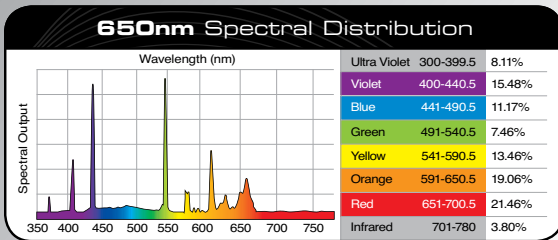

Complimenting the white light is a roseate lamp which produces light in the red (650 nm) spectrum. This spectrum closely matches the chlorophyll absorption peak in plants, helping them to photosynthesize.